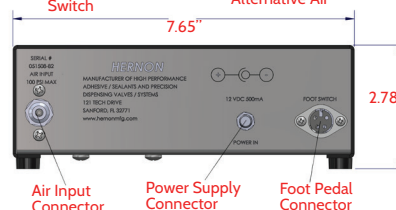

Autobonder 2101[®] Controller

AS 5300 Features/Specifications:

- Air Pressure (Maximum) = 100PSI Adjustable
- Dimensions = 7 3/4" wide x 4 7/8" Deep x 3" High
- Weight = 3.1 Pounds (1.4 kg.)
- Foot Pedal = Momentary contact plug-in DIN connect
- Control = 100% Solid State Electronics
- Power Supply = Input 120 VAC 60Hz 12W Out 12 VDC 500MA
- Time Range = .01 to 99.99 seconds
- Vacuum = Vacuum "pull back" feature for accurate dispense volume

FRONT VIEW

SIDE VIEW

REAR VIEW

System Includes:

- Foot Switch
- Two 30cc Dispensing Syringes
- Syringe Adapter
- Interconnect Tubing and Connectors
- Aluminum Syringe Stand
- Needle Kit

Four Different Models Available: