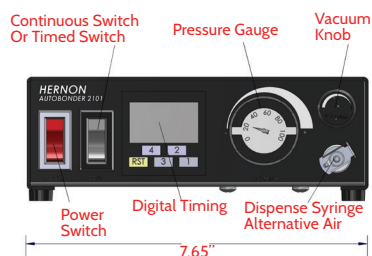

- **Manual Mode.** This will override the timer circuitry and give complete control of the dispensing to the operator through the use of the foot switch.
- **Time Mode.** Upon activation of the foot switch the solenoid of the controller turns on the dispense air which opens the dispensing valve and begins the flow of material from the needle tip for the set interval of time. After elapse of the pre-set time, the solenoid of the controller shuts off the dispense air which closes the dispensing valve and ends the flow of the material.
- **Time Programming.** The timer can range anywhere between 00.01 seconds and 99.99 seconds, to change push either 1,2,3,4 to change the time. 1 sets hundredths of seconds, 2 sets tenths of seconds, and 3 and 4 set seconds respectively.

Autobonder 2101[®] Controller

AS 5300 Features/Specifications:

- Air Pressure (Maximum) = 100PSI Adjustable
- Dimensions = 7 3/4" wide x 4 7/8" Deep x 3" High
- Weight = 3.1 Pounds (1.4 kg.)
- Foot Pedal = Momentary contact plug-in DIN connect
- Control = 100% Solid State Electronics
- Power Supply = Input 120 VAC 60Hz 12W Out 12 VDC 500MA
- Time Range = .01 to 99.99 seconds
- Vacuum = Vacuum "pull back" feature for accurate dispense volume

FRONT VIEW

SIDE VIEW

REAR VIEW

System Includes:

- Foot Switch
- Two 30cc Dispensing Syringes
- Syringe Adapter
- Interconnect Tubing and Connectors
- Aluminum Syringe Stand
- Needle Kit

Four Different Models Available: