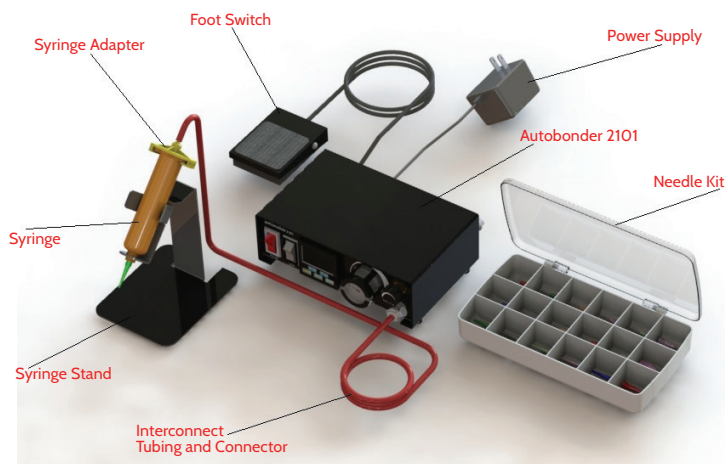

- **Manual Mode.** This will override the timer circuitry and give complete control of the dispensing to the operator through the use of the foot switch.
- **Time Mode.** Upon activation of the foot switch the solenoid of the controller turns on the dispense air which opens the dispensing valve and begins the flow of material from the needle tip for the set interval of time. After elapse of the pre-set time, the solenoid of the controller shuts off the dispense air which closes the dispensing valve and ends the flow of the material.
- **Time Programming.** The timer can range anywhere between 00.01 seconds and 99.99 seconds, to change push either 1,2,3,4 to change the time. 1 sets hundredths of seconds, 2 sets tenths of seconds, and 3 and 4 set seconds respectively.

Autobonder 2101[®] Controller

AS 5300 Features/Specifications:

- Air Pressure (Maximum) = 100PSI Adjustable
- Dimensions = 7 3/4" wide x 4 7/8" Deep x 3" High
- Weight = 3.1 Pounds (1.4 kg.)
- Foot Pedal = Momentary contact plug-in DIN connect
- Control = 100% Solid State Electronics
- Power Supply = Input 120 VAC 60Hz 12W Out 12 VDC 500MA
- Time Range = .01 to 99.99 seconds
- Vacuum = Vacuum "pull back" feature for accurate dispense volume

FRONT VIEW

SIDE VIEW

REAR VIEW

System Includes:

- Foot Switch
- Two 30cc Dispensing Syringes
- Syringe Adapter
- Interconnect Tubing and Connectors
- Aluminum Syringe Stand
- Needle Kit

Four Different Models Available: