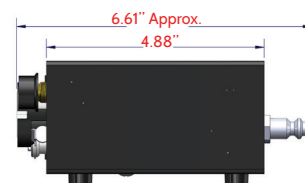

SIDE VIEW

REAR VIEW

System Includes:

- Foot Switch
- Two 30cc Dispensing Syringes
- Syringe Adapter
- Interconnect Tubing and Connectors
- Aluminum Syringe Stand
- Needle Kit