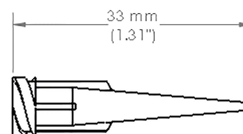

### General Purpose Precision Tips

(20 pieces per pkg.) All 1/2" Stainless Steel

Gauge	Hernon <sup>®</sup> Pt#	Needle Inside Dia.	Color:
14 •	104-006	1.55mm (.061")	Olive 
15 •	104-007	1.36mm (.053")	Amber 
16 •	NDL07	1.20mm (.047")	Violet 
18 •	104-008	.90mm (.035")	Green 
20 •	104-009	.62mm (.024")	Pink 
21 •	104-010	.51mm (.020")	Purple 
22 •	104-011	.41mm (.016")	Blue 
23 •	104-012	.33mm (.013")	Orange 
25 •	104-013	.25mm (.010")	Red 
27 •	104-014	.21mm (.008")	Clear 
30 •	104-015	.16mm (.006")	Lavender 

### Rotocoater Needles

All 30°; 2.5" Stainless Steel; 5 needles per pkg.

Gauge	Hernon <sup>®</sup> Pt#	Needle Inside Dia.	Color:
14 •	104-039	1.55mm (.061")	Green 
14 •	104-040	1.55mm (.061") Teflon <sup>®</sup> lined	Lt. Green 
15 •	104-041	1.36mm (.053")	Amber 
16 •	104-042	1.20mm (.047")	Violet 
18 •	104-026	.90mm (.035")	Olive 
21 •	104-027	.51mm (.020")	Purple 
23 •	104-028	.33mm (.013")	Orange 
Multi	104-043		Multi (Includes one each: 14SS, 15SS, 16SS, 18SS, 21SS, 23SS)

### Tapered Tips

(20 pieces per pkg.) Disposable plastic

Gauge	Hernon <sup>®</sup> Pt#	Needle Inside Dia.	Color:
14 •	104-018	1.50mm (.060")	Olive 
16 •	104-019	1.20mm (.047")	Grey 
18 •	104-020	.84mm (.033")	Green 
20 •	104-021	.63mm (.024")	Pink 
22 •	104-022	.41mm (.016")	Blue 
25 •	104-023	.28mm (.011")	Red 