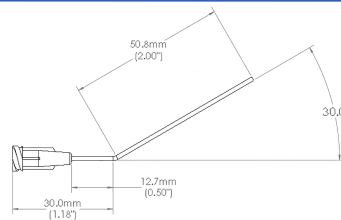

### General Purpose Precision Tips

(20 pieces per pkg.) All 1/2" Stainless Steel

Gauge	Hernon <sup>®</sup> Pt#	Needle Inside Dia.	Color:
14 •	104-006	1.55mm (.061")	Olive 
15 •	104-007	1.36mm (.053")	Amber 
16 •	NDL07	1.20mm (.047")	Violet 
18 •	104-008	.90mm (.035")	Green 
20 •	104-009	.62mm (.024")	Pink 
21 •	104-010	.51mm (.020")	Purple 
22 •	104-011	.41mm (.016")	Blue 
23 •	104-012	.33mm (.013")	Orange 
25 •	104-013	.25mm (.010")	Red 
27 •	104-014	.21mm (.008")	Clear 
30 •	104-015	.16mm (.006")	Lavender 

### Rotocoater Needles

All 30°; 2.5" Stainless Steel; 5 needles per pkg.

Gauge	Hernon <sup>®</sup> Pt#	Needle Inside Dia.	Color:
14 •	104-039	1.55mm (.061")	Green 
14 •	104-040	1.55mm (.061") Teflon <sup>®</sup> lined	Lt. Green 
15 •	104-041	1.36mm (.053")	Amber 
16 •	104-042	1.20mm (.047")	Violet 
18 •	104-026	.90mm (.035")	Olive 
21 •	104-027	.51mm (.020")	Purple 
23 •	104-028	.33mm (.013")	Orange 
Multi	104-043		Multi (Includes one each: 14SS, 15SS, 16SS, 18SS, 21SS, 23SS)

### Tapered Tips

(20 pieces per pkg.) Disposable plastic

Gauge	Hernon <sup>®</sup> Pt#	Needle Inside Dia.	Color:
14 •	104-018	1.50mm (.060")	Olive 
16 •	104-019	1.20mm (.047")	Grey 
18 •	104-020	.84mm (.033")	Green 
20 •	104-021	.63mm (.024")	Pink 
22 •	104-022	.41mm (.016")	Blue 
25 •	104-023	.28mm (.011")	Red 