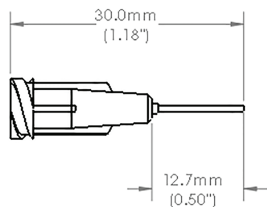

### General Purpose Precision Tips

(20 pieces per pkg.) All 1/2" Stainless Steel

Gauge	Hernon <sup>®</sup> Pt#	Needle Inside Dia.	Color:
14 •	104-006	1.55mm (.061")	Olive 
15 •	104-007	1.36mm (.053")	Amber 
16 •	NDL07	1.20mm (.047")	Violet 
18 •	104-008	.90mm (.035")	Green 
20 •	104-009	.62mm (.024")	Pink 
21 •	104-010	.51mm (.020")	Purple 
22 •	104-011	.41mm (.016")	Blue 
23 •	104-012	.33mm (.013")	Orange 
25 •	104-013	.25mm (.010")	Red 
27 •	104-014	.21mm (.008")	Clear 
30 •	104-015	.16mm (.006")	Lavender 

### Rotocoater Needles

All 30°; 2.5" Stainless Steel; 5 needles per pkg.

Gauge	Hernon <sup>®</sup> Pt#	Needle Inside Dia.	Color:
14 •	104-039	1.55mm (.061")	Green 
14 •	104-040	1.55mm (.061") Teflon <sup>®</sup> lined	Lt. Green 
15 •	104-041	1.36mm (.053")	Amber 
16 •	104-042	1.20mm (.047")	Violet 
18 •	104-026	.90mm (.035")	Olive 
21 •	104-027	.51mm (.020")	Purple 
23 •	104-028	.33mm (.013")	Orange 
Multi	104-043		Multi (Includes one each: 14SS, 15SS, 16SS, 18SS, 21SS, 23SS)

### Tapered Tips

(20 pieces per pkg.) Disposable plastic

Gauge	Hernon <sup>®</sup> Pt#	Needle Inside Dia.	Color:
14 •	104-018	1.50mm (.060")	Olive 
16 •	104-019	1.20mm (.047")	Grey 
18 •	104-020	.84mm (.033")	Green 
20 •	104-021	.63mm (.024")	Pink 
22 •	104-022	.41mm (.016")	Blue 
25 •	104-023	.28mm (.011")	Red 

### Extras

Gauge	Hernon <sup>®</sup> Pt#	Color:
Luer-Lock/ Tapered Cap	104-005	Orange 

Needle Kit **110-033**  
 - Includes a needle evaluation kit, 2 each of  
 needle gauge (14, 15, 16, 18, 20, 21, 22, 23, 25,  
 27, 30), microtip gauges (14, 16, 18, 20, 22, 25)  
 and 2 caps